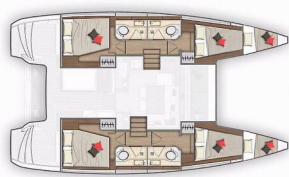

LAGOON 40

Mars (2020)

Allure Navis D.O.O. • Antuna Branka Šimića 33 • 21000 Split • Croatia

Phone: +385 95 502 0094

Phone 2: +385 99 844 2210

E-mail: info@allure-navis.com

Web: www.allure-navis.com

Yacht Base	ACI Marina Vodice, Croatia
Yacht ID	3402
Yacht Brands	Lagoon
Yacht Name	Mars
Production Year	2020
Length	39 Ft
Cabins	4 + 2
Berths	8 + 2 + 2
Max Persons	12
WC/Shower	4

COMFORT: Bed linen, Cockpit cushions, Pillows

DECK: Bilge pump - Mechanic, Bimini top, Boat hook, Cockpit table, Cockpit/stern, outside shower, Electric anchor windlass, Fenders, Gangway, Main anchor, Mooring ropes, Spare anchor (Reserve, Auxiliary anchor), Sun deck, Swimming ladder, Teak cockpit, Water hose, Winch handles

INTERIOR: Barometer, Clock, Duvet cover, Electric fans in cabins

NAVIGATION: Autopilot, Binoculars, Compass, Divider, nautic chart, GPS chart plotter - cockpit, Hand bearing compass, Helm station, Navigation (Nautical) charts and nautical guide, Navigation set, Radar reflector, Tridata, Wind instrument/Anemometer