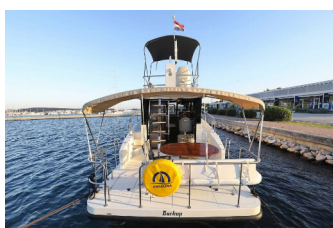

| | |
|------------------------|--|
| Yacht Base | Sukosan, D-Marin Dalmacija Marina, Croatia |
| Yacht ID | 3393 |
| Yacht Brands | Cobra Yachts |
| Yacht Name | Backup |
| Production Year | 2020 |
| Length | 37 Ft |
| Cabins | 3 |
| Berths | 6 |
| Max Persons | 6 |
| WC/Shower | 3 |

COMFORT: Bed linen, Pillows

DECK: Anchor Delta, Bathing platform, Bilge pump - Mechanic, Bimini top, Boat hook, Cockpit table, Cockpit/stern, outside shower, Dinghy, Electric anchor windlass, Fenders, Flybridge, Gangway, Mooring ropes, Spare anchor (Reserve, Auxiliary anchor), Swimming ladder, Water hose