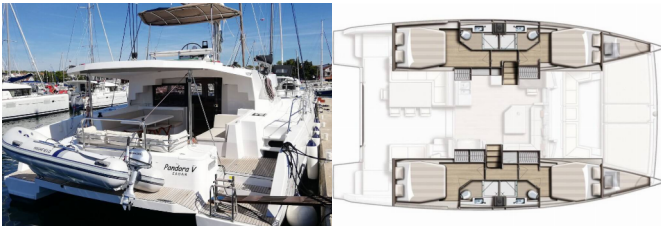

BALI 4.5

Pandora V (2019)

Allure Navis D.O.O. • Antuna Branka Šimića 33 • 21000 Split • Croatia

Phone: +385 95 502 0094

Phone 2: +385 99 844 2210

E-mail: info@allure-navis.com

Web: www.allure-navis.com

Yacht Base	Marina Frapa, Rogoznica, Croatia
Yacht ID	3392
Yacht Brands	Catana
Yacht Name	Pandora V
Production Year	2019
Length	45 Ft
Cabins	4 + 2
Berths	8 + 2 + 2
WC/Shower	4

COMFORT: Bed linen, Cockpit cushions, Pillows, Sundeck cushions

DECK: Bilge pump - Mechanic, Boat hook, Cockpit table, Cockpit/stern, outside shower, Electric anchor windlass, Fenders, Flybridge, Gangway, Hard Top Bimini, Main anchor, Mooring ropes, Spare anchor (Reserve, Auxiliary anchor), Sun deck, Swimming ladder, Teak cockpit, Water hose, Winch handles, Winter cover