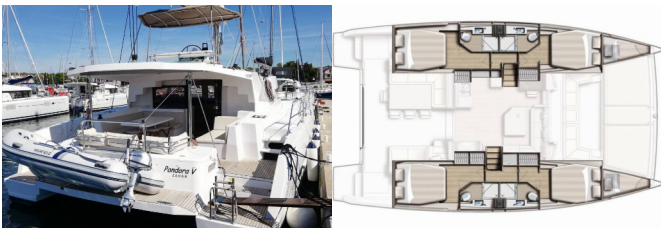

BALI 4.5

Pandora V (2019)

Allure Navis D.O.O. • Antuna Branka Šimića 33 • 21000 Split • Croatia

Phone: +385 95 502 0094

Phone 2: +385 99 844 2210

E-mail: info@allure-navis.com

Web: www.allure-navis.com

Yacht Base	Marina Frapa, Rogoznica, Croatia
Yacht ID	3392
Yacht Brands	Catana
Yacht Name	Pandora V
Production Year	2019
Length	45 Ft
Cabins	4 + 2
Berths	8 + 2 + 2
WC/Shower	4

COMFORT: Bed linen, Cockpit cushions, Pillows, Sundeck cushions

DECK: Bilge pump - Mechanic, Boat hook, Cockpit table, Cockpit/stern, outside shower, Electric anchor windlass, Fenders, Flybridge, Gangway, Hard Top Bimini, Main anchor, Mooring ropes, Spare anchor (Reserve, Auxiliary anchor), Sun deck, Swimming ladder, Teak cockpit, Water hose, Winch handles, Winter cover