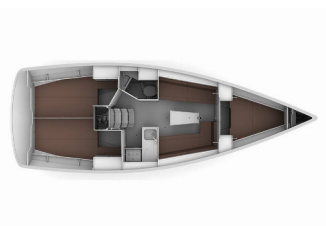

BAVARIA CRUISER 34

Arizona (2017)

Allure Navis D.O.O. • Antuna Branka Šimića 33 • 21000 Split • Croatia

Phone: +385 95 502 0094

Phone 2: +385 99 844 2210

E-mail: info@allure-navis.com

Web: www.allure-navis.com

Yacht Base	ACI Marina Vodice, Croatia
Yacht ID	3356
Yacht Brands	Bavaria
Yacht Name	Arizona
Production Year	2017
Length	33 Ft
Cabins	3
Berths	6 + 2
WC/Shower	1

COMFORT: Bed linen, Pillows

DECK: Anchor Delta, Bathing platform, Bilge pump - Mechanic, Bimini top, Boat hook, Cockpit table, Cockpit/stern, outside shower, Dinghy, Electric anchor windlass, Fenders, Gangway, Mooring ropes, Round/globular fender, Spare anchor (Reserve, Auxiliary anchor), Sprayhood, Teak seats in cockpit, Water hose, Winch handles

ENTERTAINMENT: Outdoor speakers, Radio, Wi-Fi Internet

GALLEY: Electrical kettle, Gas bottles, Gas cookers, Hot water, Kitchen utensils (Galley equipment, cutlery), Moka pot, Oven, Refrigerator, Sink

INTERIOR: Duvet cover

NAVIGATION: Autopilot, Binoculars, Bow thruster, Compass, Divider, nautic chart, GPS chart plotter - cockpit, Hand bearing compass, Navigation (Nautical) charts and nautical guide, Navigation set, Radar reflector, Tridata, Wind instrument/Anemometer

SAFETY: Black Water Tank, Distress flare box, Emergency tiller, Fire extinguisher, First aid kit, Flashlight, Fog horn, Life belts (Safety harness), Life buoy + Flashing light, Life jackets, Repair kit, VHF radio

YACHT ELECTRICS: 220V socket, Battery charger, Bilge pump - Electric, Pump, Service batteries, Shore connection 220 V