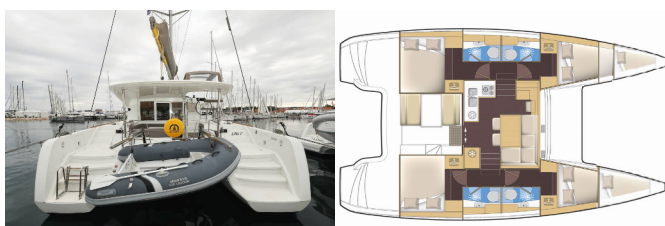

LAGOON 39

Lilla V (2016)

Allure Navis D.O.O. • Antuna Branka Šimića 33 • 21000 Split • Croatia

Phone: +385 95 502 0094

Phone 2: +385 99 844 2210

E-mail: info@allure-navis.com

Web: www.allure-navis.com

Yacht Base	Marina Šangulin, Biograd, Croatia
Yacht ID	3339
Yacht Brands	Lagoon
Yacht Name	Lilla V
Production Year	2016
Length	39 Ft
Cabins	4 + 2
Berths	8 + 2 + 2
WC/Shower	4

COMFORT: Bed linen, Cockpit cushions, Pillows

DECK: Anchor, Anchor Delta, Bilge pump - Mechanic, Boat hook, Cockpit table, Cockpit/stern, outside shower, Dinghy, Electric anchor windlass, Fenders, Gangway, Hard Top Bimini, Mooring ropes, Water hose, Winch handles

ENTERTAINMENT: Outdoor speakers, Radio, Wi-Fi Internet

GALLEY: Electrical kettle, Gas bottles, Gas cookers, Hot water, Kitchen utensils (Galley equipment, cutlery), Moka pot, Oven, Refrigerator, Sink

INTERIOR: Duvet cover

NAVIGATION: Autopilot, Binoculars, Compass, GPS chart plotter - cockpit, Hand bearing compass, Helm station, LED Navigation lights, Navigation (Nautical) charts and nautical guide, Navigation set, Radar reflector, Tridata, Wind instrument/Anemometer

SAFETY: Distress flare box, Fire extinguisher, First aid kit, Flashlight, Fog horn, Horseshoe lifebuoy, Life belts (Safety harness), Life jackets, Repair kit, VHF radio

SAILS: Lazy bag

YACHT ELECTRICS: 220V socket, Batteries, Battery charger, Bilge pump - Electric, Pump, Shore connection 220 V