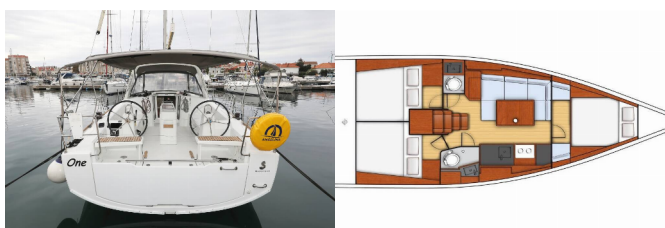

OCEANIS 38

One (2016)

Allure Navis D.O.O. • Antuna Branka Šimića 33 • 21000 Split • Croatia

Phone: +385 95 502 0094

Phone 2: +385 99 844 2210

E-mail: info@allure-navis.com

Web: www.allure-navis.com

Yacht Base	Marina Šangulin, Biograd, Croatia
Yacht ID	3333
Yacht Brands	Beneteau
Yacht Name	One
Production Year	2016
Length	38 Ft
Cabins	3
Berths	6 + 2
WC/Shower	2

COMFORT: Bed linen, Pillows

DECK: Bathing platform, Bilge pump - Mechanic, Bimini top, Boat hook, Cockpit table, Cockpit/stern, outside shower, Dinghy, Electric anchor windlass, Fenders, Gangway, Main anchor, Mooring ropes, Spare anchor (Reserve, Auxiliary anchor), Sprayhood, Water hose, Winch handles