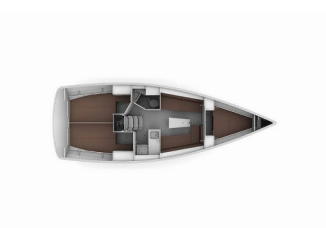

Yacht Base	ACI Marina Split, Croatia
Yacht ID	3254
Yacht Brands	Bavaria
Yacht Name	Bobara
Production Year	2024
Length	33 Ft
Cabins	3
Berths	6 + 1
Max Persons	7
WC/Shower	1

COMFORT: Bed linen, Blankets, Pillows

DECK: Bathing platform, Bilge pump - Mechanic, Bimini top, Black ball, Boat hook, Bosun's chair (Safe seat)(boatswain's chair), Cockpit table, Cockpit/stern, outside shower, Deck brush, Dinghy, Dinghy (byboat) pump, Electric anchor windlass, Fenders, Fuel funnel, Gangway, Jerry cans for diesel, Main anchor, Main Deck Compass, Mooring ropes, Plastic bucket, Spare anchor (Reserve, Auxiliary anchor), Sprayhood, Swimming ladder, Teak cockpit, Water hose, Winch handles

YACHT ELECTRICS: 12V Socket, 220V socket, Battery charger, Bilge pump - Electric, Inverter, Service batteries, Shore power cable, Solar panels, Water heater

PRICE AND AVAILABILITY

Bavaria Cruiser 34 Bobara (2024)