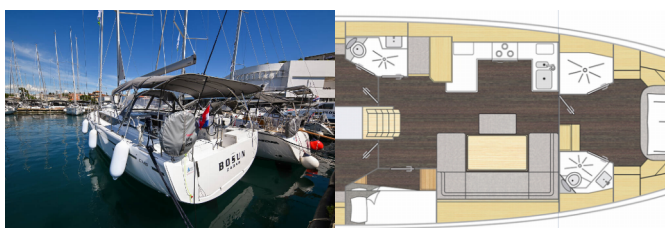

Web: [www.allure-navis.com](http://www.allure-navis.com)

<b>Yacht Base</b>	Marina Zadar (ex. Tankercomerc), Croatia
<b>Yacht ID</b>	3250
<b>Yacht Brands</b>	Bavaria
<b>Yacht Name</b>	Bosun
<b>Production Year</b>	2024
<b>Length</b>	48 Ft
<b>Cabins</b>	4
<b>Berths</b>	8 + 2
<b>WC/Shower</b>	2

**DECK:** Anchor with chain, Anchor with rope, Bathing platform, Bilge pump - Mechanic, Bimini top, Boat hook, Bosun's chair (Safe seat)(boatswain's chair), Cockpit light, Cockpit/stern, outside shower, Dinghy, Electric anchor windlass, Fenders, Mooring ropes, Plastic bucket, Sprayhood, Teak cockpit, Water hose, Winch handles