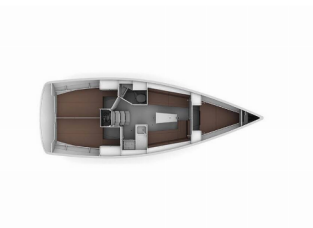

Yacht Base	ACI Marina Split, Croatia
Yacht ID	3238
Yacht Brands	Bavaria
Yacht Name	Lilith
Production Year	2023
Length	33 Ft
Cabins	3
Berths	6 + 1
Max Persons	7
WC/Shower	1

COMFORT: Bed linen, Blankets, Pillows

DECK: Anchor with chain, Anchor with rope, Bathing platform, Bilge pump - Mechanic, Bimini top, Black ball, Boat hook, Bosun's chair (Safe seat)(boatswain's chair), Cockpit/stern, outside shower, Deck brush, Dinghy, Dinghy (byboat) pump, Electric anchor windlass, Fenders, Fuel funnel, Gangway, Jerry cans for diesel, Main anchor, Main Deck Compass, Mooring ropes, Outboard engine, Plastic bucket, Sprayhood, Swimming ladder, Teak cockpit, Water hose, Winch handles