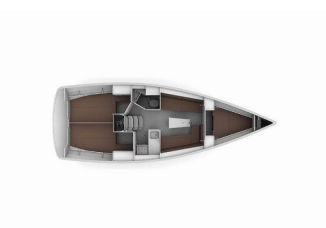

Yacht Base	ACI Marina Split, Croatia
Yacht ID	3235
Yacht Brands	Bavaria
Yacht Name	Mrduja
Production Year	2023
Length	33 Ft
Cabins	3
Berths	6 + 1
Max Persons	7
WC/Shower	1

COMFORT: Bed linen, Blankets, Pillows

DECK: Bathing platform, Bilge pump - Mechanic, Bimini top, Black ball, Boat hook, Bosun's chair (Safe seat)(boatswain's chair), Cockpit table, Cockpit/stern, outside shower, Deck brush, Dinghy, Dinghy (byboat) pump, Electric anchor windlass, Fenders, Fuel funnel, Gangway, Jerry cans for diesel, Main anchor, Main Deck Compass, Mooring ropes, Plastic bucket, Spare anchor (Reserve, Auxiliary anchor), Sprayhood, Swimming ladder, Teak cockpit, Water hose, Winch handles