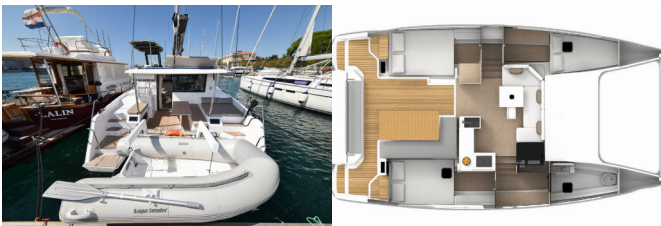

AVENTURA 34

Lauremi (2020)

Allure Navis D.O.O. • Antuna Branka Šimića 33 • 21000 Split • Croatia

Phone: +385 95 502 0094

Phone 2: +385 99 844 2210

E-mail: info@allure-navis.com

Web: www.allure-navis.com

Yacht Base	Marina Zadar (ex. Tankerkomerc), Croatia
Yacht ID	3192
Yacht Brands	Aventura Catamarans
Yacht Name	Lauremi
Production Year	2020
Length	33 Ft
Cabins	3
Berths	6
WC/Shower	1

DECK: Anchor with chain, Anchor with rope, Bilge pump - Mechanic, Bimini top, Boat hook, Bosun's chair (Safe seat) (boatswain's chair), Cockpit light, Cockpit/stern, outside shower, Dinghy, Electric anchor windlass, Fenders, Jerry cans for diesel, Mooring ropes, Sprayhood, Teak cockpit, Water hose

ENTERTAINMENT: Radio CD player, Wi-Fi Internet

GALLEY: Gas bottles, Hot water, Kitchen utensils (Galley equipment, cutlery), Oven, Refrigerator, Stove

INTERIOR: Barometer, Electric toilet, Inside shower

NAVIGATION: Autopilot, Binoculars, Compass, Complete navigation equipment, GPS chart plotter - cockpit, Hand bearing compass, Log, Speed, Depth-echo sounder, Navigation (Nautical) charts and nautical guide, Navtex, Radar, Radar reflector, Wind instrument/Anemometer

SAFETY: Automatic light, Distress flare box, Fire extinguisher, First aid kit, Fog horn, Horseshoe lifebuoy, Life belts (Safety harness), Life jackets, Lifteraft, Padlock, Set of tools, Signal rockets and torches, VHF radio

SAILS: Electric winch

YACHT ELECTRICS: Battery charger, Bilge pump - Electric, Shore connection 220 V, Shore power cable