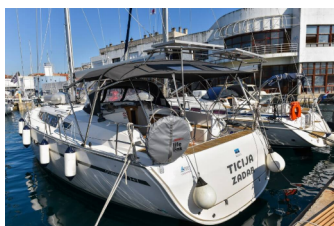

Web: [www.allure-navis.com](http://www.allure-navis.com)

<b>Yacht Base</b>	Marina Zadar (ex. Tankercomerc), Croatia
<b>Yacht ID</b>	3174
<b>Yacht Brands</b>	Bavaria
<b>Yacht Name</b>	Ticija
<b>Production Year</b>	2015
<b>Length</b>	47 Ft
<b>Cabins</b>	4
<b>Berths</b>	8 + 1
<b>Max Persons</b>	10
<b>WC/Shower</b>	3

**DECK:** Anchor with chain, Anchor with rope, Bathing platform, Bilge pump - Mechanic, Bimini top, Boat hook, Bosun's chair (Safe seat)(boatswain's chair), Cockpit light, Cockpit/stern, outside shower, Dinghy, Electric anchor windlass, Fenders, Jerry cans for diesel, Mooring ropes, Plastic bucket, Sprayhood, Teak cockpit, Water hose