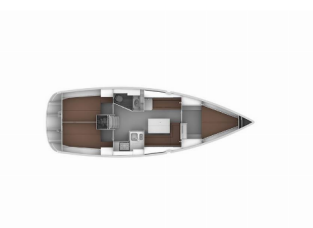

BAVARIA CRUISER 36

Petra M (2013)

Allure Navis D.O.O. • Antuna Branka Šimića 33 • 21000 Split • Croatia

Phone: +385 95 502 0094

Phone 2: +385 99 844 2210

E-mail: info@allure-navis.com

Web: www.allure-navis.com

Yacht Base	Marina Zadar (ex. Tankercomerc), Croatia
Yacht ID	3173
Yacht Brands	Bavaria
Yacht Name	Petra M
Production Year	2013
Length	37 Ft
Cabins	3
Berths	6 + 2
Max Persons	8
WC/Shower	1

DECK: Anchor with chain, Anchor with rope, Bathing platform, Bilge pump - Mechanic, Bimini top, Boat hook, Bosun's chair (Safe seat)(boatswain's chair), Cockpit light, Cockpit/stern, outside shower, Dinghy, Electric anchor windlass, Fenders, Jerry cans for diesel, Mooring ropes, Plastic bucket, Sprayhood, Water hose

ENTERTAINMENT: Radio CD player, TV

GALLEY: Gas bottles, Hot water, Kitchen utensils (Galley equipment, cutlery), Oven, Refrigerator, Stove

INTERIOR: Barometer, Electric toilet, Inside shower

NAVIGATION: Autopilot, Binoculars, Complete navigation equipment, GPS chart plotter - cockpit, Hand bearing compass, Log, Speed, Depth- echo sounder, Navigation (Nautical) charts and nautical guide, Radar reflector, Wind instrument/Anemometer

SAFETY: Automatic light, Distress flare box, Fire extinguisher, First aid kit, Fog horn, Horseshoe lifebuoy, Life belts (Safety harness), Life jackets, Lifteraft, Padlock, Set of tools, Signal rockets and torches, VHF radio

YACHT ELECTRICS: Battery charger, Bilge pump - Electric, Shore connection 220 V, Shore power cable, Solar panels