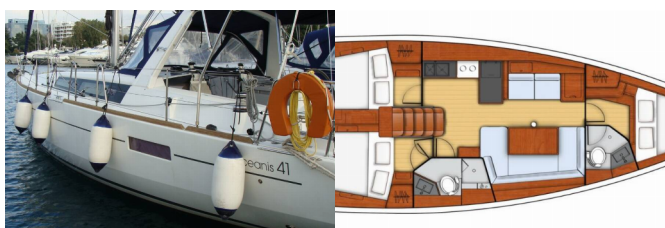

OCEANIS 41

Ecstasea (2014)

Allure Navis D.O.O. • Antuna Branka Šimića 33 • 21000 Split • Croatia

Phone: +385 95 502 0094

Phone 2: +385 99 844 2210

E-mail: info@allure-navis.com

Web: www.allure-navis.com

Yacht Base	Athens, Alimos Marina, Greece
Yacht ID	3166
Yacht Brands	Beneteau
Yacht Name	Ecstasea
Production Year	2014
Length	41 Ft
Cabins	3
Berths	6 + 2
WC/Shower	2

COMFORT: Bed linen, Blankets, Cockpit cushions, Pillows, Towels

DECK: Anchor, Bimini top, Bosun's chair (Safe seat) (boatswain's chair), Dinghy, Electric anchor windlass, Fenders, Hydraulic lifting swimming platform, Outboard engine, Sprayhood, Swimming ladder, Water hose