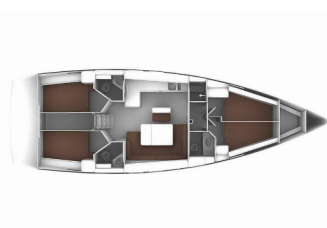

Yacht Base	Lefkas, D-Marin, Greece
Yacht ID	3119
Yacht Brands	Bavaria
Yacht Name	Amore
Production Year	2015
Length	47 Ft
Cabins	4
Berths	8 + 1
Max Persons	9
WC/Shower	3

ADDITIONAL: Flag

COMFORT: Bed linen, Blankets, Cockpit cushions, Helmsman seat cushions, Pillows, Sheets, Towels

DECK: Anchor Delta, Anchor with chain, Bilge pump - Mechanic, Bimini top, Black ball, Boat hook, Bosun's chair (Safe seat) (boatswain's chair), Deck brush, Dinghy, Fenders, Fuel funnel, Gangway, Jerry cans for diesel, Mooring ropes, Plastic bucket, Sprayhood, Swimming ladder, Water hose, Winch handles