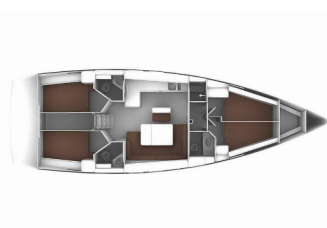

BAVARIA CRUISER 46

Amore (2015)

Allure Navis D.O.O. • Antuna Branka Šimića 33 • 21000 Split • Croatia

Phone: +385 95 502 0094

Phone 2: +385 99 844 2210

E-mail: info@allure-navis.com

Web: www.allure-navis.com

Yacht Base	Lefkas, D-Marin, Greece
Yacht ID	3119
Yacht Brands	Bavaria
Yacht Name	Amore
Production Year	2015
Length	47 Ft
Cabins	4
Berths	8 + 1
Max Persons	9
WC/Shower	3

ADDITIONAL: Flag

COMFORT: Bed linen, Blankets, Cockpit cushions, Helmsman seat cushions, Pillows, Sheets, Towels

DECK: Anchor Delta, Anchor with chain, Bilge pump - Mechanic, Bimini top, Black ball, Boat hook, Bosun's chair (Safe seat) (boatswain's chair), Deck brush, Dinghy, Fenders, Fuel funnel, Gangway, Jerry cans for diesel, Mooring ropes, Plastic bucket, Sprayhood, Swimming ladder, Water hose, Winch handles

ENTERTAINMENT: CD player, Radio, TV

GALLEY: Coffee machine, Gas bottles, Kitchen utensils (Galley equipment, cutlery), Oven, Refrigerator, Stove

INTERIOR: Barometer, Bilge pump handle, Clock, Clothes hangers, Electric fans in cabins, Electric toilet, LED lights, Yacht documents

NAVIGATION: Autopilot, Binoculars, Bow thruster, Compass, Divider, nautic chart, Echosounder/Depthsounder, Electronic sea charts, GPS chart plotter, Log/speed instrument, Parallel ruler, Pilot book, Radar reflector, Wind instrument/Anemometer

SAFETY: Automatic light, Distress flare box, Emergency tiller, Fire extinguisher, First aid kit, Fog horn, Horseshoe lifebuoy, Life belts (Safety harness), Life jacket (children), Life jackets, Lifteraft, Oars (Paddles), Padlock, Repair kit, Set of tools, Signaling mirror, Torch, VHF radio

SAILS: Electric mainsail windlass, Genoa sheet winches

YACHT ELECTRICS: Bilge pump - Electric, Inverter, Pump, Shore power cable, Solar panels, USB sockets