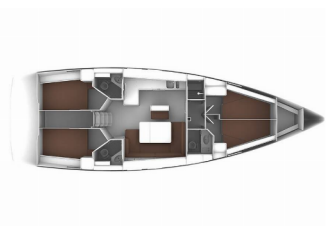

Yacht Base	Athens, Alimos Marina, Greece
Yacht ID	3105
Yacht Brands	Bavaria
Yacht Name	Eros
Production Year	2024
Length	47 Ft
Cabins	4
Berths	8 + 1
WC/Shower	3

DECK: Bathing platform, Bimini top, Cockpit table, Cockpit/stern, outside shower, Dinghy, Electric anchor windlass, Spare anchor (Reserve, Auxiliary anchor), Sprayhood, Swimming ladder