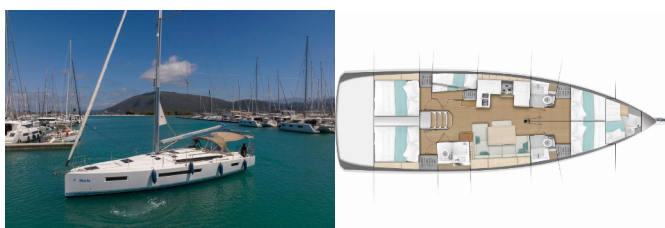

SUN ODYSSEY 490

Maria (2019)

Allure Navis D.O.O. • Antuna Branka Šimića 33 • 21000 Split • Croatia

Phone: +385 95 502 0094

Phone 2: +385 99 844 2210

E-mail: info@allure-navis.com

Web: www.allure-navis.com

| | |
|------------------------|--------------------------|
| Yacht Base | Lefkas Main Port, Greece |
| Yacht ID | 3100 |
| Yacht Brands | Jeanneau |
| Yacht Name | Maria |
| Production Year | 2019 |
| Length | 47 Ft |
| Cabins | 5 + 1 |
| Berths | 10 + 1 + 1 |
| WC/Shower | 4 |

ADDITIONAL: Flag

COMFORT: Bedlinen and towels, Blankets, Pillows, Sheets, Towels

DECK: Anchor with chain, Bimini top, Boat hook, Canister for water, Cockpit table, Cockpit/stern, outside shower, Deck brush, Dinghy, Electric anchor windlass, Fenders, Fuel funnel, Mooring ropes, Repair box for dinghy, Round/globular fender, Sprayhood, Swimming ladder, Water hose