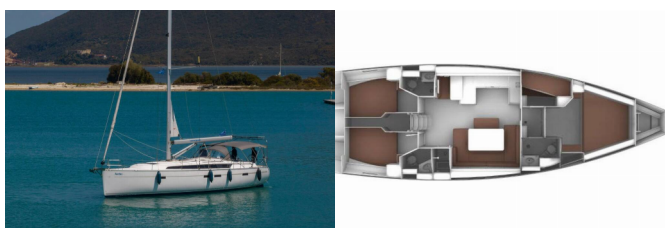

Web: [www.allure-navis.com](http://www.allure-navis.com)

<b>Yacht Base</b>	Lefkas Main Port, Greece
<b>Yacht ID</b>	3098
<b>Yacht Brands</b>	Bavaria
<b>Yacht Name</b>	Aiolos
<b>Production Year</b>	2021
<b>Length</b>	47 Ft
<b>Cabins</b>	4
<b>Berths</b>	8 + 1
<b>WC/Shower</b>	3

**ADDITIONAL:** Flag

**COMFORT:** Bedlinen and towels, Blankets, Pillows, Sheets, Towels

**DECK:** Anchor with chain, Bimini top, Boat hook, Canister for water, Cockpit table, Cockpit/stern, outside shower, Deck brush, Dinghy, Electric anchor windlass, Fenders, Fuel funnel, Mooring ropes, Repair box for dinghy, Round/globular fender, Sprayhood, Swimming ladder, Water hose