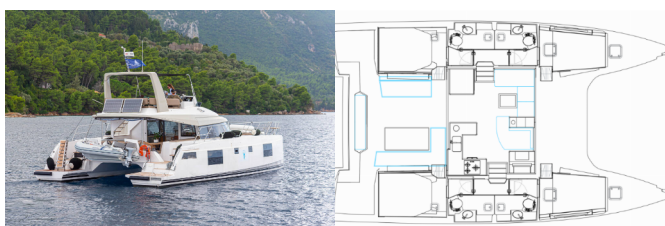

Yacht Base	Lefkas Main Port, Greece
Yacht ID	2985
Yacht Brands	Bavaria
Yacht Name	AG Princess
Production Year	2019
Length	47 Ft
Cabins	4 + 2
Berths	8 + 2
Max Persons	10
WC/Shower	4 + 1

COMFORT: Cockpit cushions, Fly deck with cushions and mattresses, Mosquito nets, Outside cushions, Sun mattresses

DECK: Additional operation system of the windlass at the helmstand, Bosun's chair (Safe seat)(boatswain's chair), Cockpit table, Cockpit/stern, outside shower, Davit, Electric anchor windlass, Fenders, Flybridge, Forward lounge area, LED outdoor ambiance lights, Mooring ropes, Remote control for anchor winch with chain counter at helm, Teak cockpit