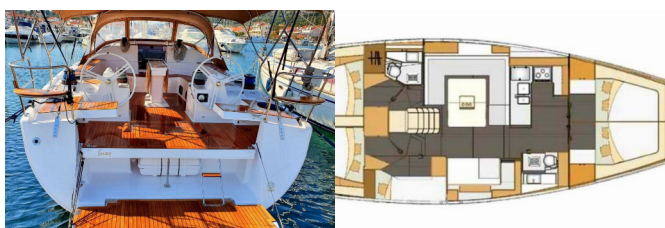

| | |
|------------------------|----------------------------------|
| Yacht Base | Marina Kornati, Biograd, Croatia |
| Yacht ID | 2966 |
| Yacht Brands | Elan Marine |
| Yacht Name | Suzy |
| Production Year | 2019 |
| Length | 50 Ft |
| Cabins | 5 |
| Berths | 10 + 2 |
| WC/Shower | 2 |

COMFORT: Cockpit cushions

DECK: Anchor chain counter, Anchor winch remote control, Anchor with chain, Bathing platform, Bimini top, Cockpit fridge, Cockpit table, Cockpit/stern, outside shower, Dinghy, Electric anchor windlass, Outdoor Lighting Control, Rail openings both sides, Spare anchor (Reserve, Auxiliary anchor), Sprayhood

ENTERTAINMENT: Indoor speakers, Outdoor speakers, Radio CD player, USB, Bluetooth

GALLEY: Freezer, Hot water

NAVIGATION: 3 blade folding propeller, Autopilot, Bow thruster, GPS chart plotter - cockpit, Navigation set

SAFETY: Black Water Tank, Life jackets

SAILS: Electric main sail winch, Lazy bag, Lazy jacks

YACHT ELECTRICS: Bilge pump - Electric, Electricity 230VAC, Heating

PRICE AND AVAILABILITY

Elan Impression 50 Suzy (2019)