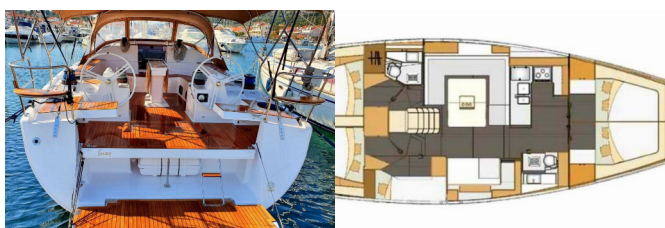

ELAN IMPRESSION 50

Suzy (2019)

Allure Navis D.O.O. • Antuna Branka Šimića 33 • 21000 Split • Croatia

Phone: +385 95 502 0094

Phone 2: +385 99 844 2210

E-mail: info@allure-navis.com

Web: www.allure-navis.com

Yacht Base	Marina Kornati, Biograd, Croatia
Yacht ID	2966
Yacht Brands	Elan Marine
Yacht Name	Suzy
Production Year	2019
Length	50 Ft
Cabins	5
Berths	10 + 2
WC/Shower	2

COMFORT: Cockpit cushions

DECK: Anchor chain counter, Anchor winch remote control, Anchor with chain, Bathing platform, Bimini top, Cockpit fridge, Cockpit table, Cockpit/stern, outside shower, Dinghy, Electric anchor windlass, Outdoor Lighting Control, Rail openings both sides, Spare anchor (Reserve, Auxiliary anchor), Sprayhood

ENTERTAINMENT: Indoor speakers, Outdoor speakers, Radio CD player, USB, Bluetooth

GALLEY: Freezer, Hot water

NAVIGATION: 3 blade folding propeller, Autopilot, Bow thruster, GPS chart plotter - cockpit, Navigation set

SAFETY: Black Water Tank, Life jackets

SAILS: Electric main sail winch, Lazy bag, Lazy jacks

YACHT ELECTRICS: Bilge pump - Electric, Electricity 230VAC, Heating