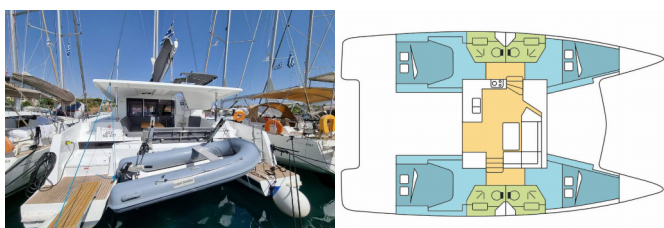

Yacht Base	Lavrion - Olympic Marine, Greece
Yacht ID	2964
Yacht Brands	Fountaine Pajot
Yacht Name	Joy
Production Year	2022
Length	39 Ft
Cabins	4 + 2
Berths	8 + 2
Max Persons	11
WC/Shower	4

COMFORT: Bed linen, Cockpit cushions

DECK: Bilge pump - Mechanic, Bimini top, Bosun's chair (Safe seat)(boatswain's chair), Cockpit table, Cockpit/stern, outside shower, Dinghy, Electric anchor windlass, Fenders, Main anchor, Mooring Cleats, Mooring ropes, Swimming ladder