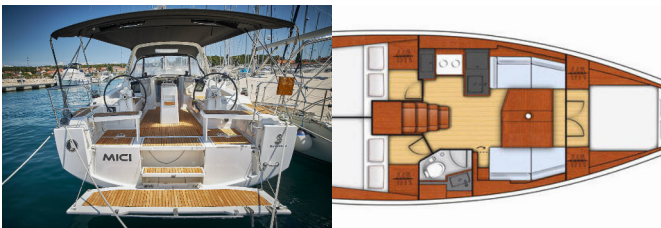

OCEANIS 38.1

Mici (2018)

Allure Navis D.O.O. • Antuna Branka Šimića 33 • 21000 Split • Croatia

Phone: +385 95 502 0094

Phone 2: +385 99 844 2210

E-mail: info@allure-navis.com

Web: www.allure-navis.com

Yacht Base	Marina Kornati, Biograd, Croatia
Yacht ID	2952
Yacht Brands	Beneteau
Yacht Name	Mici
Production Year	2018
Length	38 Ft
Cabins	3
Berths	6 + 2
WC/Shower	1

COMFORT: Cockpit cushions

DECK: Bimini top, Cockpit table, Cockpit/stern, outside shower, Electric anchor windlass, Sprayhood

ENTERTAINMENT: LCD TV, Outdoor speakers, Radio CD mp3 player

GALLEY: Gas cookers, Hot water, Refrigerator

NAVIGATION: Autopilot, Bow thruster, Compass, GPS chart plotter - cockpit

YACHT ELECTRICS: Bilge pump - Electric, Heating, Shore connection 220 V, Solar panels