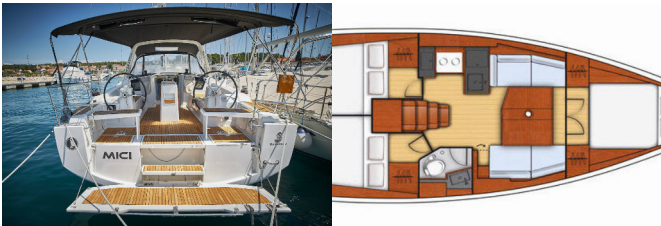

Web: [www.allure-navis.com](http://www.allure-navis.com)

**COMFORT:** Cockpit cushions

**DECK:** Bimini top, Cockpit table, Cockpit/stern, outside shower, Electric anchor windlass, Sprayhood

**ENTERTAINMENT:** LCD TV, Outdoor speakers, Radio CD mp3 player

<b>Yacht Base</b>	Marina Kornati, Biograd, Croatia
<b>Yacht ID</b>	2952
<b>Yacht Brands</b>	Beneteau
<b>Yacht Name</b>	Mici
<b>Production Year</b>	2018
<b>Length</b>	38 Ft
<b>Cabins</b>	3
<b>Berths</b>	6 + 2
<b>WC/Shower</b>	1