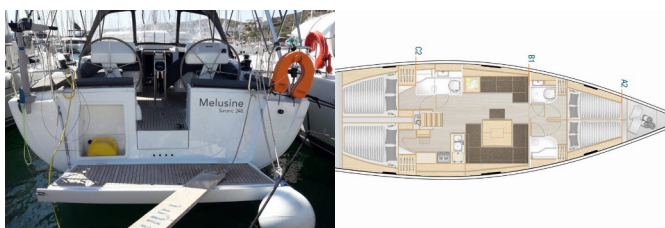

HANSE 458

Melusine (2020)

Allure Navis D.O.O. • Antuna Branka Šimića 33 • 21000 Split • Croatia

Phone: +385 95 502 0094

Phone 2: +385 99 844 2210

E-mail: info@allure-navis.com

Web: www.allure-navis.com

Yacht Base	Lavrion - Olympic Marine, Greece
Yacht ID	2950
Yacht Brands	Hanse Yachts
Yacht Name	Melusine
Production Year	2020
Length	46 Ft
Cabins	4
Berths	8 + 2
Max Persons	10
WC/Shower	2

COMFORT: Cockpit cushions

DECK: Bimini top, Black ball, Black conus, Boat hook, Cockpit table, Dinghy, Dinghy (byboat) pump, Fenders, Jerry cans for diesel, Main anchor, Mooring ropes, Plastic bucket, Repair box for dinghy, Spare anchor (Reserve, Auxiliary anchor), Sprayhood, Swimming ladder, Teak cockpit, Water hose

ENTERTAINMENT: Outdoor speakers, Radio with USB

GALLEY: Gas bottles, Hot water, Kitchen utensils (Galley equipment, cutlery), Oven, Refrigerator, Stove

INTERIOR: Convertible table in salon

NAVIGATION: 3 blade folding propeller, Autopilot, Bow thruster, GPS chart plotter - cockpit, Harbour guides, Logge/Lot/Speed/Wind, Navigation (Nautical) charts and nautical guide, Navigation set, Windex