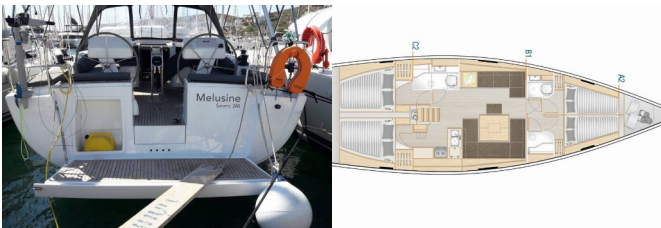

HANSE 458

Melusine (2020)

Allure Navis D.O.O. • Antuna Branka Šimića 33 • 21000 Split • Croatia

Phone: +385 95 502 0094

Phone 2: +385 99 844 2210

E-mail: info@allure-navis.com

Web: www.allure-navis.com

Yacht Base	Lavrion - Olympic Marine, Greece
Yacht ID	2950
Yacht Brands	Hanse Yachts
Yacht Name	Melusine
Production Year	2020
Length	46 Ft
Cabins	4
Berths	8 + 2
Max Persons	10
WC/Shower	2

COMFORT: Cockpit cushions

DECK: Bimini top, Black ball, Black conus, Boat hook, Cockpit table, Dinghy, Dinghy (byboat) pump, Fenders, Jerry cans for diesel, Main anchor, Mooring ropes, Plastic bucket, Repair box for dinghy, Spare anchor (Reserve, Auxiliary anchor), Sprayhood, Swimming ladder, Teak cockpit, Water hose

ENTERTAINMENT: Outdoor speakers, Radio with USB

GALLEY: Gas bottles, Hot water, Kitchen utensils (Galley equipment, cutlery), Oven, Refrigerator, Stove

INTERIOR: Convertible table in salon

NAVIGATION: 3 blade folding propeller, Autopilot, Bow thruster, GPS chart plotter - cockpit, Harbour guides, Logge/Lot/Speed/Wind, Navigation (Nautical) charts and nautical guide, Navigation set, Windex