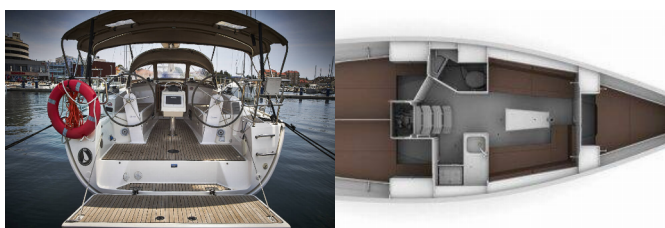

Web: [www.allure-navis.com](http://www.allure-navis.com)

<b>Yacht Base</b>	Marina Kornati, Biograd, Croatia
<b>Yacht ID</b>	2938
<b>Yacht Brands</b>	Bavaria
<b>Yacht Name</b>	Wild Love
<b>Production Year</b>	2017
<b>Length</b>	33 Ft
<b>Cabins</b>	3
<b>Berths</b>	6 + 2
<b>WC/Shower</b>	1

**DECK:** Bimini top, Cockpit table, Cockpit/stern, outside shower, Electric anchor windlass, Sprayhood

**ENTERTAINMENT:** AUX Input, CD player, Outdoor speakers, USB

**GALLEY:** Hot water

**NAVIGATION:** Autopilot, GPS chart plotter, GPS chart plotter - cockpit, Navigation (Nautical) charts and nautical guide, Pilot book