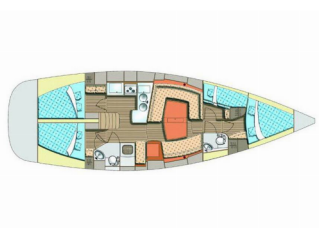

Web: [www.allure-navis.com](http://www.allure-navis.com)

**DECK:** Bathing platform, Bimini top, Cockpit table, Cockpit/stern, outside shower, Electric anchor windlass, Sprayhood, Teak cockpit

**ENTERTAINMENT:** LCD TV + DVD, Radio CD player, USB, AUX input