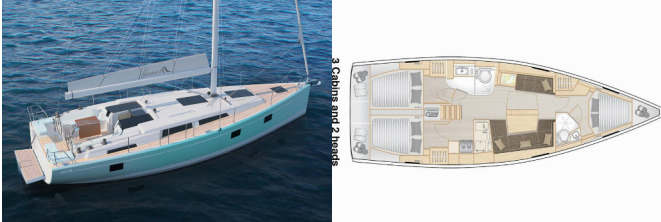

HANSE 418

Mersina (2022)

Allure Navis D.O.O. • Antuna Branka Šimića 33 • 21000 Split • Croatia

Phone: +385 95 502 0094

Phone 2: +385 99 844 2210

E-mail: info@allure-navis.com

Web: www.allure-navis.com

Yacht Base	Lefkas, D-Marin, Greece
Yacht ID	2893
Yacht Brands	Hanse Yachts
Yacht Name	Mersina
Production Year	2022
Length	41 Ft
Cabins	3
Berths	6 + 2
Max Persons	8
WC/Shower	2

COMFORT: Bed linen, Blankets, Cockpit cushions, Mosquito nets, Pillows, Sunshades, Towels

DECK: Anchor with chain, Bathing platform, Bilge pump - Mechanic, Bimini top, Bosun's chair (Safe seat)(boatswain's chair), Cockpit fridge, Cockpit table, Cockpit/stern, outside shower, Dinghy, Electric anchor windlass, Fenders, Mooring ropes, Outboard engine, Sprayhood, Swimming ladder, Teak cockpit, Winch handles