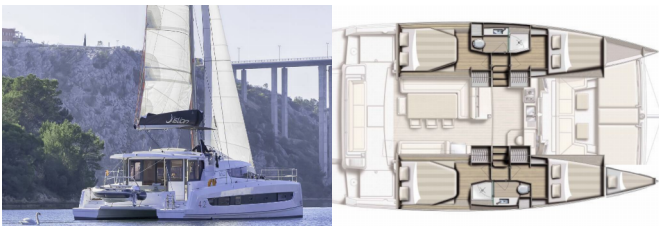

BALI 4.2

First Feeling (2024)

Allure Navis D.O.O. • Antuna Branka Šimića 33 • 21000 Split • Croatia

Phone: +385 95 502 0094

Phone 2: +385 99 844 2210

E-mail: info@allure-navis.com

Web: www.allure-navis.com

| | |
|------------------------|-----------------------------|
| Yacht Base | ACI Marina Skradin, Croatia |
| Yacht ID | 2824 |
| Yacht Brands | Catana |
| Yacht Name | First Feeling |
| Production Year | 2024 |
| Length | 42 Ft |
| Cabins | 4 + 1 |
| Berths | 8 + 1 |
| Max Persons | 11 |
| WC/Shower | 4 + 1 |

COMFORT: Bedlinen and towels, Blankets, Cockpit cushions

DECK: Anchor, Bimini Top - Mini, Black ball, Black conus, Bosun's chair (Safe seat)(boatswain's chair), Cockpit grill, Cockpit table, Dinghy with outboard engine, Electric anchor windlass, Fenders, Flybridge, Gangway, Hard Top Bimini, Sprayhood, Swimming ladder, Winch handles