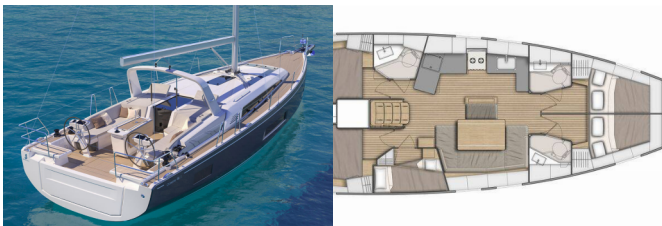

Yacht Base	Athens, Alimos Marina, Greece
Yacht ID	2807
Yacht Brands	Beneteau
Yacht Name	Lella Belle
Production Year	2024
Length	48 Ft
Cabins	5
Berths	10
Max Persons	10
WC/Shower	3

COMFORT: Blankets, Sheets, Towels

DECK: Bathing platform, Bimini top, Cockpit table, Cockpit/stern, outside shower, Dinghy, Electric anchor windlass, Mooring ropes, Sprayhood, Swimming ladder, Water hose

ENTERTAINMENT: Outdoor speakers, Radio CD mp3 player, Snorkeling equipment, Stand up paddle (SUP) - FREE, Wi-Fi Internet