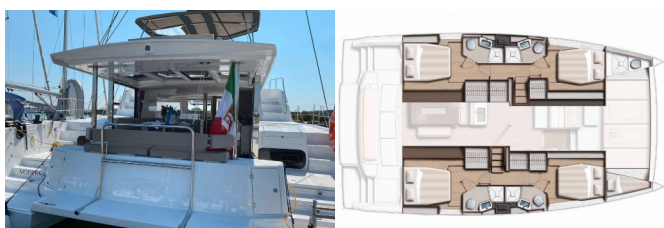

Web: [www.allure-navis.com](http://www.allure-navis.com)

<b>Yacht Base</b>	Sardinia, Cannigione, Italy
<b>Yacht ID</b>	2792
<b>Yacht Brands</b>	Catana
<b>Yacht Name</b>	Moderna
<b>Production Year</b>	2021
<b>Length</b>	47 Ft
<b>Cabins</b>	4 + 1
<b>Berths</b>	8 + 1 + 1
<b>WC/Shower</b>	4 + 1

**COMFORT:** Cockpit cushions, Helmstation seat cushions, Outside cushions, Pillows

**DECK:** Cockpit/stern, outside shower, Electric anchor windlass, Grill/Barbecue/Plancha, Pulpit seat, Teak cockpit, Tender