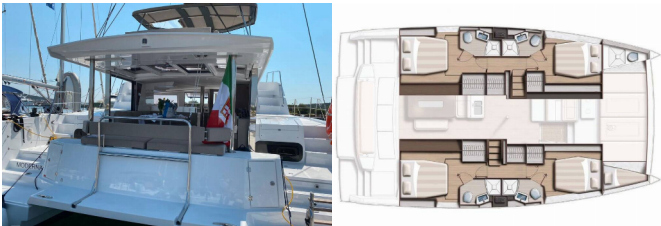

Web: [www.allure-navis.com](http://www.allure-navis.com)

<b>Yacht Base</b>	Sardinia, Cannigione, Italy
<b>Yacht ID</b>	2792
<b>Yacht Brands</b>	Catana
<b>Yacht Name</b>	Moderna
<b>Production Year</b>	2021
<b>Length</b>	47 Ft
<b>Cabins</b>	4 + 1
<b>Berths</b>	8 + 1 + 1
<b>WC/Shower</b>	4 + 1

**COMFORT:** Cockpit cushions, Helmstation seat cushions, Outside cushions, Pillows

**DECK:** Cockpit/stern, outside shower, Electric anchor windlass, Grill/Barbecue/Plancha, Pulpit seat, Teak cockpit, Tender