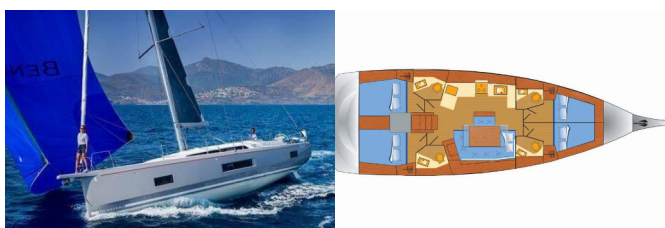

OCEANIS 46.1

Miraculix (2024)

Allure Navis D.O.O. • Antuna Branka Šimića 33 • 21000 Split • Croatia

Phone: +385 95 502 0094

Phone 2: +385 99 844 2210

E-mail: info@allure-navis.com

Web: www.allure-navis.com

Yacht Base	Marina Kornati, Biograd, Croatia
Yacht ID	2734
Yacht Brands	Beneteau
Yacht Name	Miraculix
Production Year	2024
Length	48 Ft
Cabins	4
Berths	8 + 2
Max Persons	10
WC/Shower	4

ADDITIONAL: Flag

COMFORT: Cockpit cushions

DECK: Bathing platform, Bimini top, Boat hook, Bosun's chair (Safe seat)(boatswain's chair), Cockpit table, Cockpit/stern, outside shower, Deck brush, Dinghy, Electric anchor windlass, Fenders, Gangway, Mooring ropes, Pulpit seat, Sailor's knife, Sprayhood, Swimming ladder, Teak cockpit