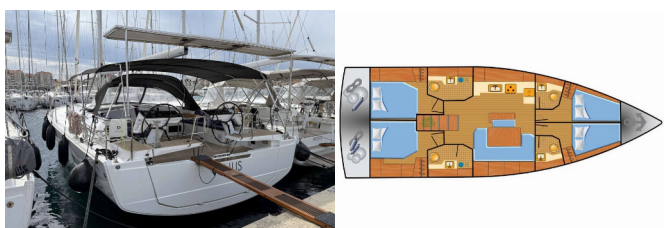

# HANSE 460

Venus (2024)

Allure Navis D.O.O. • Antuna Branka Šimića 33 • 21000 Split • Croatia

Phone: +385 95 502 0094

Phone 2: +385 99 844 2210

E-mail: info@allure-navis.com

Web: www.allure-navis.com

<b>Yacht Base</b>	Marina Kornati, Biograd, Croatia
<b>Yacht ID</b>	2732
<b>Yacht Brands</b>	Hanse Yachts
<b>Yacht Name</b>	Venus
<b>Production Year</b>	2024
<b>Length</b>	48 Ft
<b>Cabins</b>	4
<b>Berths</b>	8 + 1
<b>Max Persons</b>	9
<b>WC/Shower</b>	4

**ADDITIONAL:** Flag

**COMFORT:** Cockpit cushions

**DECK:** Bathing platform, Bimini top, Boat hook, Bosun's chair (Safe seat)(boatswain's chair), Cockpit table, Cockpit/stern, outside shower, Deck brush, Dinghy, Electric anchor windlass, Fenders, Gangway, Mooring ropes, Pulpit seat, Sailor's knife, Sprayhood, Swimming ladder, Teak cockpit

**SAILS:** Electric halyard winch, Electric winch, Lazy bag, Lazy jacks, Main sheet winches

**YACHT ELECTRICS:** Adapter, Battery charger, Bilge pump - Electric, Converter 220V/12V, Heating, Inverter, Plug 220V, 12 V, Shore power connection, Solar panels, USB sockets