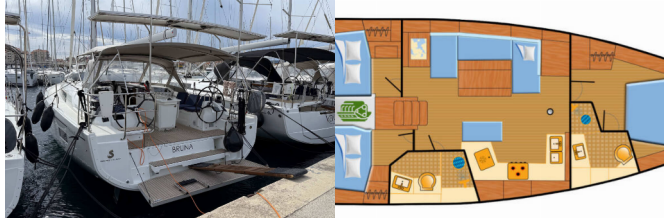

OCEANIS 40.1

Bruna (2024)

Allure Navis D.O.O. • Antuna Branka Šimića 33 • 21000 Split • Croatia

Phone: +385 95 502 0094

Phone 2: +385 99 844 2210

E-mail: info@allure-navis.com

Web: www.allure-navis.com

Yacht Base	Marina Kornati, Biograd, Croatia
Yacht ID	2716
Yacht Brands	Beneteau
Yacht Name	Bruna
Production Year	2024
Length	42 Ft
Cabins	3
Berths	6 + 2
Max Persons	8
WC/Shower	2

ADDITIONAL: Flag

COMFORT: Cockpit cushions, Mosquito nets

DECK: Anchor, Anchor winch remote control, Anchor with chain, Bathing platform, Bimini top, Boat hook, Bosun's chair (Safe seat)(boatswain's chair), Cockpit table, Cockpit/stern, outside shower, Deck brush, Dinghy, Electric anchor windlass, Fenders, Gangway, Main anchor, Mooring ropes, Sailor's knife, Sprayhood, Swimming ladder, Teak cockpit

SAILS: Gennaker-device, Genoa sheet winches

YACHT ELECTRICS: 12V Socket, 220V socket, Adapter, Battery charger, Bilge pump - Electric, Converter 220V/12V, Heating, Inverter, Shore power connection, Solar panels, USB sockets