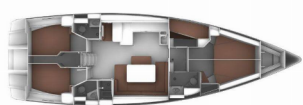

DECK: Bimini top, Dinghy, Electric anchor windlass, Gangway, Sprayhood

ENTERTAINMENT: Radio CD mp3 player + USB, Bluetooth

INTERIOR: Electric fans in cabins, Electric toilet, LED lights

NAVIGATION: AIS, Autopilot, Bow thruster, GPS chart plotter - cockpit