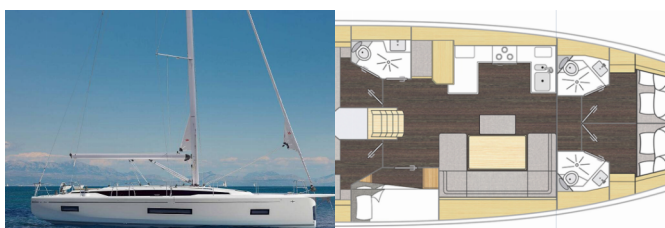

BAVARIA C46

Jason (2024)

Allure Navis D.O.O. • Antuna Branka Šimića 33 • 21000 Split • Croatia

Phone: +385 95 502 0094

Phone 2: +385 99 844 2210

E-mail: info@allure-navis.com

Web: www.allure-navis.com

Yacht Base	Athens, Alimos Marina, Greece
Yacht ID	2642
Yacht Brands	Bavaria
Yacht Name	Jason
Production Year	2024
Length	48 Ft
Cabins	5
Berths	10
Max Persons	10
WC/Shower	3

COMFORT: Cockpit cushions

DECK: Bathing platform, Bimini top, Cockpit table, Cockpit/stern, outside shower, Dinghy, Electric anchor windlass, Gangway, Ice box in cockpit, Outboard engine, Sprayhood, Swimming ladder

SAILS: Self tailing (manual) winch

YACHT ELECTRICS: Air Conditioning, Battery charger, Generator, Inverter, Plug 220V, 12 V, Shore connection 220 V, Solar panels

PRICE AND AVAILABILITY

Bavaria C46 Jason (2024)