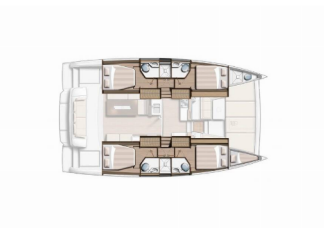

BALI 4.2

Pastel (2023)

Allure Navis D.O.O. • Antuna Branka Šimića 33 • 21000 Split • Croatia

Phone: +385 95 502 0094

Phone 2: +385 99 844 2210

E-mail: info@allure-navis.com

Web: www.allure-navis.com

Yacht Base	Athens, Alimos Marina, Greece
Yacht ID	2554
Yacht Brands	Catana
Yacht Name	Pastel
Production Year	2023
Length	42 Ft
Cabins	4 + 1
Berths	8 + 1
WC/Shower	4 + 1

COMFORT: Cockpit cushions, Deck cushions, Mosquito nets, Outside cushions, Salon cushions, Sun mattresses

DECK: Anchor swivel, Anchor with chain, Bimini top, Cockpit grill, Cockpit table, Cockpit/stern, outside shower, Davit, Dinghy, Electric anchor windlass, Fenders, Forward cockpit, Mooring Cleats, Mooring ropes, Pulpit seat, Round/globular fender, Spare anchor (Reserve, Auxiliary anchor), Swimming ladder