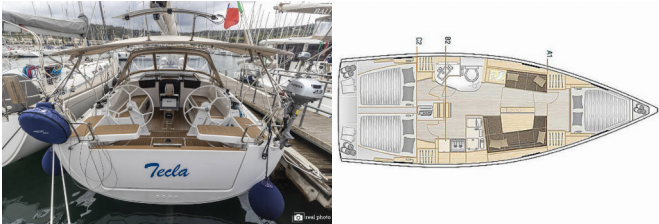

HANSE 388

Tecla (2023)

Allure Navis D.O.O. • Antuna Branka Šimića 33 • 21000 Split • Croatia

Phone: +385 95 502 0094

Phone 2: +385 99 844 2210

E-mail: info@allure-navis.com

Web: www.allure-navis.com

Yacht Base	Sardinia, Cannigione, Italy
Yacht ID	2521
Yacht Brands	Hanse Yachts
Yacht Name	Tecla
Production Year	2023
Length	37 Ft
Cabins	3
Berths	6 + 1
WC/Shower	1

COMFORT: Cockpit cushions

DECK: Bathing platform, Bimini top, Cockpit/stern, outside shower, Sprayhood, Teak cockpit, Teak seats in cockpit, Tender

ENTERTAINMENT: Radio

GALLEY: Hot water, Refrigerator

INTERIOR: Electric toilet

NAVIGATION: Autopilot, Bow thruster, GPS chart plotter, Log, Speed, Depth- echo sounder, Wind instrument/Anemometer

SAFETY: VHF radio

YACHT ELECTRICS: 220V socket, Solar panels, USB sockets, Watermaker - desalinator