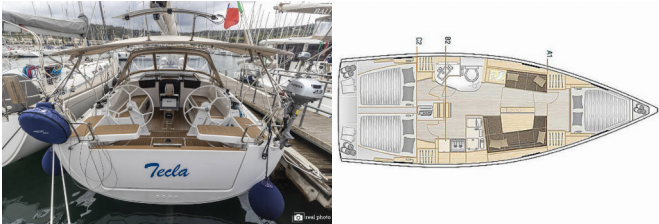

HANSE 388

Tecla (2023)

Allure Navis D.O.O. • Antuna Branka Šimića 33 • 21000 Split • Croatia

Phone: +385 95 502 0094

Phone 2: +385 99 844 2210

E-mail: info@allure-navis.com

Web: www.allure-navis.com

Yacht Base	Sardinia, Cannigione, Italy
Yacht ID	2521
Yacht Brands	Hanse Yachts
Yacht Name	Tecla
Production Year	2023
Length	37 Ft
Cabins	3
Berths	6 + 1
WC/Shower	1

COMFORT: Cockpit cushions

DECK: Bathing platform, Bimini top, Cockpit/stern, outside shower, Sprayhood, Teak cockpit, Teak seats in cockpit, Tender

ENTERTAINMENT: Radio

GALLEY: Hot water, Refrigerator

INTERIOR: Electric toilet