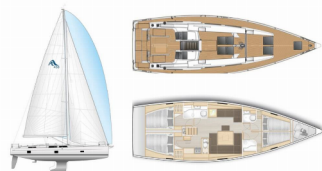

HANSE 458

Bellatrix (2022)

Allure Navis D.O.O. • Antuna Branka Šimića 33 • 21000 Split • Croatia

Phone: +385 95 502 0094

Phone 2: +385 99 844 2210

E-mail: info@allure-navis.com

Web: www.allure-navis.com

Yacht Base	Lavrion - Olympic Marine, Greece
Yacht ID	2480
Yacht Brands	Hanse Yachts
Yacht Name	Bellatrix
Production Year	2022
Length	46 Ft
Cabins	4
Berths	8 + 2
Max Persons	10
WC/Shower	2

COMFORT: Bed linen, Blankets, Cockpit cushions, Mosquito nets, Pillows, Sunshades, Towels

DECK: Anchor with chain, Bathing platform, Bilge pump - Mechanic, Bimini top, Bosun's chair (Safe seat)(boatswain's chair), Cockpit fridge, Cockpit grill, Cockpit table, Cockpit/stern, outside shower, Dinghy, Electric anchor windlass, Fenders, Mooring ropes, Sprayhood, Swimming ladder, Teak cockpit, Winch handles