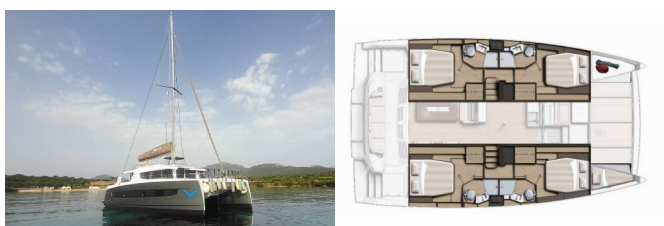

BALI 4.4

Stenella (2022)

Allure Navis D.O.O. • Antuna Branka Šimića 33 • 21000 Split • Croatia

Phone: +385 95 502 0094

Phone 2: +385 99 844 2210

E-mail: info@allure-navis.com

Web: www.allure-navis.com

Yacht Base	Sardinia, Punta Nuraghe, Italy
Yacht ID	2457
Yacht Brands	Catana
Yacht Name	Stenella
Production Year	2022
Length	44 Ft
Cabins	4 + 1
Berths	8 + 1
WC/Shower	4

COMFORT: Cockpit cushions, Mattresses

DECK: Anchor, Anchor with chain, Gangway,
Grill/Barbecue/Plancha, Tender

ENTERTAINMENT: Outdoor speakers, Radio, TV, Underwater
lights

GALLEY: Freezer, Freshwater treatment plant, Microwave,
Refrigerator, Sink

INTERIOR: Electric toilet

NAVIGATION: GPS chart plotter, GPS chart plotter - cockpit

SAILS: Electric winch

YACHT ELECTRICS: Battery charger, Inverter, Service
batteries, Solar panels