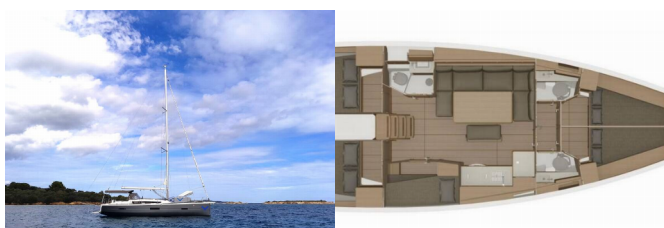

DUFOUR 460 GL

Newt (2019)

Allure Navis D.O.O. • Antuna Branka Šimića 33 • 21000 Split • Croatia

Phone: +385 95 502 0094

Phone 2: +385 99 844 2210

E-mail: info@allure-navis.com

Web: www.allure-navis.com

Yacht Base	Marina Di Portisco, Italy
Yacht ID	2443
Yacht Brands	Dufour
Yacht Name	Newt
Production Year	2019
Length	46 Ft
Cabins	5
Berths	10
WC/Shower	3

COMFORT: Cockpit cushions

DECK: Anchor, Anchor with chain, Gangway, Grill/Barbecue/Plancha, Hydraulic lifting swimming platform, Teak cockpit, Tender

ENTERTAINMENT: Outdoor speakers, Radio, Underwater lights