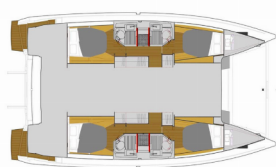

Yacht Base	Paros, Greece
Yacht ID	2399
Yacht Brands	Fountaine Pajot
Yacht Name	Argo I
Production Year	2023
Length	41 Ft
Cabins	4 + 2
Berths	8 + 2 + 2
Max Persons	10
WC/Shower	4

COMFORT: Cockpit cushions

DECK: Bathing platform, Bimini top, Cockpit table, Cockpit/stern, outside shower, Dinghy, Electric anchor windlass, Outboard engine, Sprayhood, Swimming ladder

ENTERTAINMENT: Underwater lights

GALLEY: Coffee machine, Freezer, NESPRESSO coffee machine, Refrigerator

INTERIOR: Convertible table in salon, Electric fans in cabins, Electric toilet

NAVIGATION: Autopilot, Wind/speed/depth instruments

SAFETY: VHF radio

SAILS: Electric winch, Lazy bag, Lazy jacks

YACHT ELECTRICS: 12V Socket, 220V socket, Air Conditioning, Generator, Solar panels, Watermaker - desalinator