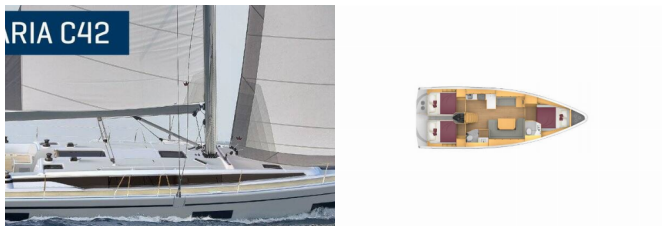

Web: [www.allure-navis.com](http://www.allure-navis.com)

<b>Yacht Base</b>	Athens, Alimos Marina, Greece
<b>Yacht ID</b>	2351
<b>Yacht Brands</b>	Bavaria
<b>Yacht Name</b>	Kalispera
<b>Production Year</b>	2022
<b>Length</b>	41 Ft
<b>Cabins</b>	3
<b>Berths</b>	6 + 2
<b>WC/Shower</b>	2

**DECK:** Bimini top, Electric anchor windlass, Sprayhood

**ENTERTAINMENT:** Outdoor speakers, Radio CD mp3 player

**GALLEY:** Hot water

**NAVIGATION:** Autopilot, Bow thruster, GPS chart plotter - cockpit, Wind/speed/depth instruments