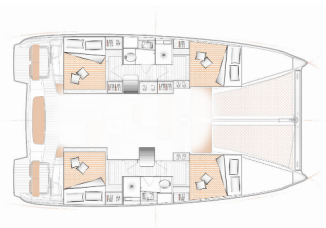

Yacht Base	ACI Marina Skradin, Croatia
Yacht ID	2299
Yacht Brands	Excess
Yacht Name	First Glimpse
Production Year	2023
Length	37 Ft
Cabins	4 + 2
Berths	8 + 2
Max Persons	12
WC/Shower	2 + 1

COMFORT: Cockpit cushions

DECK: Anchor chain counter, Bimini top, Black ball, Black conus, Bosun's chair (Safe seat)(boatswain's chair), Cockpit table, Dinghy, Dinghy with outboard engine, Electric anchor windlass, Fenders, Gangway, Mooring ropes, Outboard engine, Spare anchor (Reserve, Auxiliary anchor), Sprayhood, Swimming ladder, Water hose, Winch handles