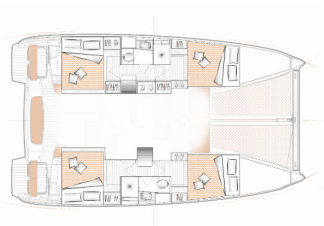

Yacht Base	ACI Marina Skradin, Croatia
Yacht ID	2299
Yacht Brands	Excess
Yacht Name	First Glimpse
Production Year	2023
Length	37 Ft
Cabins	4 + 2
Berths	8 + 2
Max Persons	12
WC/Shower	2 + 1

COMFORT: Cockpit cushions

DECK: Anchor chain counter, Bimini top, Black ball, Black conus, Bosun's chair (Safe seat)(boatswain's chair), Cockpit table, Dinghy, Dinghy with outboard engine, Electric anchor windlass, Fenders, Gangway, Mooring ropes, Outboard engine, Spare anchor (Reserve, Auxiliary anchor), Sprayhood, Swimming ladder, Water hose, Winch handles