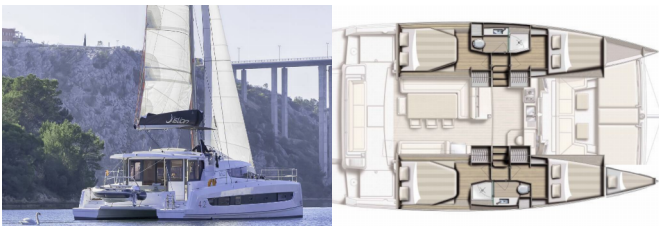

# BALI 4.2

First Spark (2023)

Allure Navis D.O.O. • Antuna Branka Šimića 33 • 21000 Split • Croatia

Phone: +385 95 502 0094

Phone 2: +385 99 844 2210

E-mail: info@allure-navis.com

Web: www.allure-navis.com

<b>Yacht Base</b>	ACI Marina Skradin, Croatia
<b>Yacht ID</b>	2298
<b>Yacht Brands</b>	Catana
<b>Yacht Name</b>	First Spark
<b>Production Year</b>	2023
<b>Length</b>	42 Ft
<b>Cabins</b>	4 + 1
<b>Berths</b>	8 + 1
<b>Max Persons</b>	11
<b>WC/Shower</b>	4 + 1

**COMFORT:** Bedlinen and towels, Cockpit cushions, Deck cushions

**DECK:** Anchor, Bimini Top - Mini, Black ball, Black conus, Bosun's chair (Safe seat)(boatswain's chair), Cockpit grill, Cockpit table, Dinghy, Dinghy with outboard engine, Electric anchor windlass, Fenders, Flybridge, Gangway, Hard Top Bimini, Outboard engine, Sprayhood, Swimming ladder, Winch handles