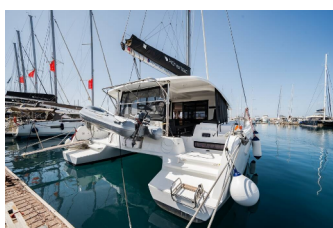

Web: [www.allure-navis.com](http://www.allure-navis.com)

|                        |   |
|------------------------|---|
| <b>Yacht Base</b>      | Corfu, Benitses Port Yacht Marina, Greece |
| <b>Yacht ID</b>        | 2191                                      |
| <b>Yacht Brands</b>    | Lagoon                                    |
| <b>Yacht Name</b>      | Celena V                                  |
| <b>Production Year</b> | 2023                                      |
| <b>Length</b>          | 42 Ft                                     |
| <b>Cabins</b>          | 4 + 2                                     |
| <b>Berths</b>          | 8 + 2 + 2                                 |
| <b>Max Persons</b>     | 12  |
| <b>WC/Shower</b>       | 4 + 2                                     |

**COMFORT:** Cockpit cushions

**DECK:** Bimini top, Cockpit fridge, Cockpit table, Cockpit/stern, outside shower, Dinghy, Electric anchor windlass, Hydraulic gangway, Outboard engine, Swimming ladder

**ENTERTAINMENT:** Outdoor speakers, Snorkeling equipment