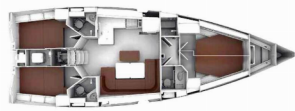

Yacht Base Athens, Alimos Marina, Greece

Yacht ID 2167

Yacht Brands Bavaria

Yacht Name Veatriki

Production Year 2023

Length 47 Ft

Cabins 4

Berths 8 + 2

WC/Shower 3

ADDITIONAL: Flag

COMFORT: Blankets, Pillows

DECK: Anchor with chain, Bathing platform, Bimini top, Boat hook, Bosun's chair (Safe seat)(boatswain's chair), Cockpit/stern, outside shower, Dinghy, Electric anchor windlass, Floating rope, Gangway, Inox Boarding Ladder, Main anchor, Main Deck Compass, Mooring ropes, Repair box for dinghy, Reserve motor oil, Spare anchor (Reserve, Auxiliary anchor), Sprayhood

ENTERTAINMENT: Fins, Indoor speakers, Mask, Outdoor speakers, Radio CD player

GALLEY: Gas bottles, Gas cookers, Hot water, Kitchen utensils (Galley equipment, cutlery), Oven, Refrigerator, Sink

INTERIOR: Barometer, Clock, Convertible table, Coolbox, Electric toilet, Hand water pump

NAVIGATION: Autopilot, Binoculars, Bow thruster, Depthsonder, Divider, nautic chart, Echosounder/Depthsonder, GPS chart plotter - cockpit, Log/speed instrument, Nautical charts, Navigation (Nautical) charts and nautical guide, Navigation set, Parallel ruler, Speedometer (Speed log)

SAFETY: Distress flare box, Engine spare parts, Fire extinguisher, First aid kit, Fog horn, Horseshoe lifebuoy, Life belts (Safety harness), Life jackets, Liferaft, Oars (Paddles), Repair kit, Set of tools, Torch, VHF radio, Wire (shroud) cutter

YACHT ELECTRICS: Batteries, Bilge pump - Electric, Inverter, Service batteries, Shore power cable, Solar panels, Start battery