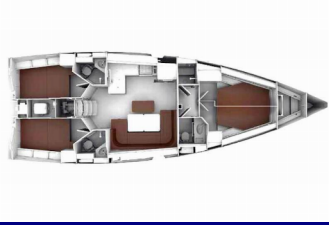

Yacht Base	Athens, Alimos Marina, Greece
Yacht ID	2166
Yacht Brands	Bavaria
Yacht Name	Nefeli
Production Year	2023
Length	47 Ft
Cabins	4
Berths	8 + 2
WC/Shower	3

ADDITIONAL: Flag

COMFORT: Blankets, Pillows

DECK: Anchor with chain, Bathing platform, Bimini top, Boat hook, Bosun's chair (Safe seat)(boatswain's chair), Cockpit/stern, outside shower, Dinghy, Electric anchor windlass, Floating rope, Gangway, Inox Boarding Ladder, Main anchor, Main Deck Compass, Mooring ropes, Repair box for dinghy, Reserve motor oil, Spare anchor (Reserve, Auxiliary anchor), Sprayhood