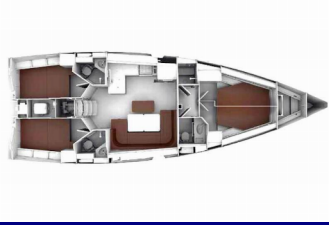

Web: [www.allure-navis.com](http://www.allure-navis.com)

---

<b>Yacht Base</b>	Athens, Alimos Marina, Greece
<b>Yacht ID</b>	2165
<b>Yacht Brands</b>	Bavaria
<b>Yacht Name</b>	Meliti
<b>Production Year</b>	2023
<b>Length</b>	47 Ft
<b>Cabins</b>	4
<b>Berths</b>	8 + 2
<b>WC/Shower</b>	3

**ADDITIONAL:** Flag

**COMFORT:** Blankets, Pillows

**DECK:** Anchor with chain, Bathing platform, Bimini top, Boat hook, Bosun's chair (Safe seat)(boatswain's chair), Cockpit/stern, outside shower, Dinghy, Electric anchor windlass, Floating rope, Gangway, Inox Boarding Ladder, Main anchor, Main Deck Compass, Mooring ropes, Repair box for dinghy, Reserve motor oil, Spare anchor (Reserve, Auxiliary anchor), Sprayhood