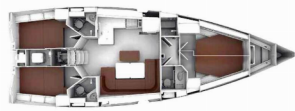

Yacht Base	Kos, Kos Marina, Greece
Yacht ID	2164
Yacht Brands	Bavaria
Yacht Name	Semeli
Production Year	2023
Length	47 Ft
Cabins	4
Berths	8 + 2
WC/Shower	3

ADDITIONAL: Flag

COMFORT: Blankets, Pillows

DECK: Anchor with chain, Bathing platform, Bimini top, Boat hook, Bosun's chair (Safe seat)(boatswain's chair), Cockpit/stern, outside shower, Dinghy, Electric anchor windlass, Floating rope, Gangway, Inox Boarding Ladder, Main anchor, Main Deck Compass, Mooring ropes, Repair box for dinghy, Reserve motor oil, Spare anchor (Reserve, Auxiliary anchor), Sprayhood