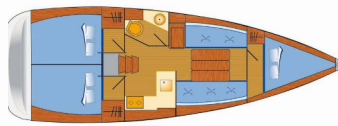

SUN ODYSSEY 349

Ana (2023)

Allure Navis D.O.O. • Antuna Branka Šimića 33 • 21000 Split • Croatia

Phone: +385 95 502 0094

Phone 2: +385 99 844 2210

E-mail: info@allure-navis.com

Web: www.allure-navis.com

Yacht Base	Marina Tehnomont Veruda, Pula, Croatia
Yacht ID	2133
Yacht Brands	Jeanneau
Yacht Name	Ana
Production Year	2023
Length	34 Ft
Cabins	3
Berths	6 + 2
Max Persons	8
WC/Shower	1

ADDITIONAL: Flag

COMFORT: Cockpit cushions

DECK: Anchor light, Bathing platform, Bimini top, Black ball, Cockpit table, Cockpit/stern, outside shower, Deck brush, Electric anchor windlass, Fenders, Gangway, Impeller, Main anchor, Mooring ropes, Pulpit seat, Sailor's knife, Spare anchor (Reserve, Auxiliary anchor), Sprayhood, Spring line, Swimming ladder, Teak cockpit