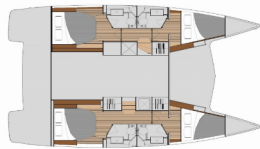

Yacht Base	Port Of Kavala, Greece
Yacht ID	2112
Yacht Brands	Fountaine Pajot
Yacht Name	Anasa
Production Year	2023
Length	38 Ft
Cabins	4 + 1
Berths	8 + 2 + 1
Max Persons	11
WC/Shower	4

ADDITIONAL: Flag

COMFORT: Bed linen, Cockpit cushions

DECK: Anchor swivel, Anchor with chain, Bimini top, Black ball, Black conus, Boat hook, Bosun's chair (Safe seat)(boatswain's chair), Cockpit/stern, outside shower, Deck brush, Dinghy, Electric anchor windlass, Fenders, Fuel funnel, Gangway, Jerry cans for diesel, Jerry cans for fuel, Mooring ropes, Outboard engine, Plastic bucket, Repair box for dinghy, Water hose